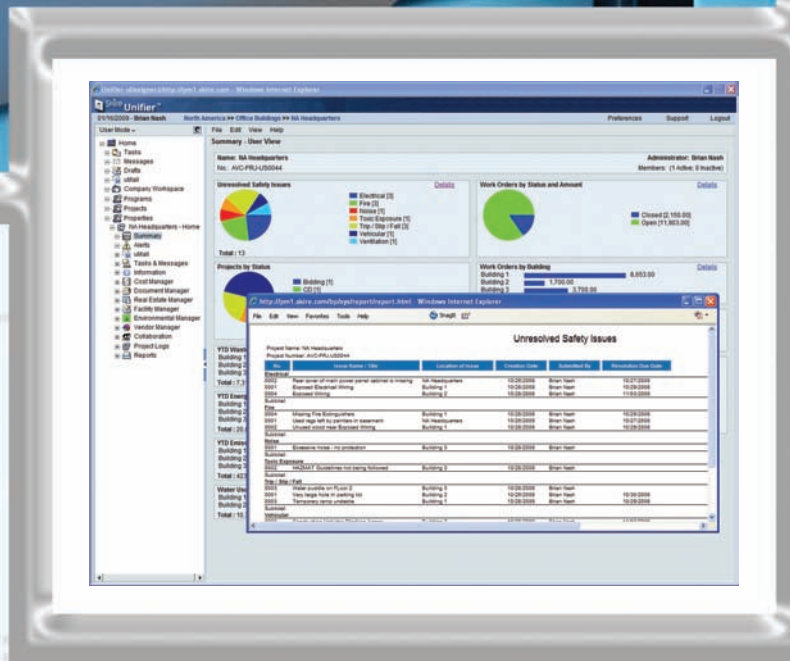

# TOP '09 PRODUCTS

TRUSTED PRODUCT  
UNIFIER

Skire

[www.skire.com](http://www.skire.com)  
Menlo Park, Calif.

This program/project management application is licensed by large owner organizations and used by engineers, contractors, project managers, and suppliers, across the lifecycle of a facility. Unifier is built using a proprietary workflow engine that allows users to automate and integrate existing processes and create a set of workflows custom to the needs of the organization without the need for complicated programming efforts. This has been the foundation for helping Fortune 500 companies, government agencies, and educational organizations create modules for project cost and schedule controls, design and document management, asset and resource management, funding management, and dashboards and reporting, among others. This creates accountability for all actions involved with capital projects.